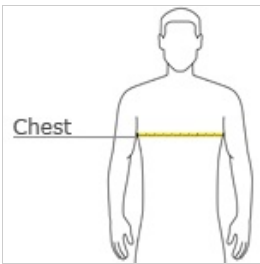

- 3.8-ounce, 100% polyester interlock with PosiCharge technology
- Removable tag for comfort and relabeling
- Set-in sleeves

Given the extreme heat required for sublimation, please consult with your decorator. It is highly recommended to sample test product by color before production.

HOW TO MEASURE

CHEST WIDTH

Measure under the arm and around the fullest part of the chest with arms down, keeping tape horizontal.

SIZE CHART

	XS	S	M	L	XL
Size	4	6/8	10/12	14/16	18/20
Chest	25-26	26-28	28-30	30-32	32-35